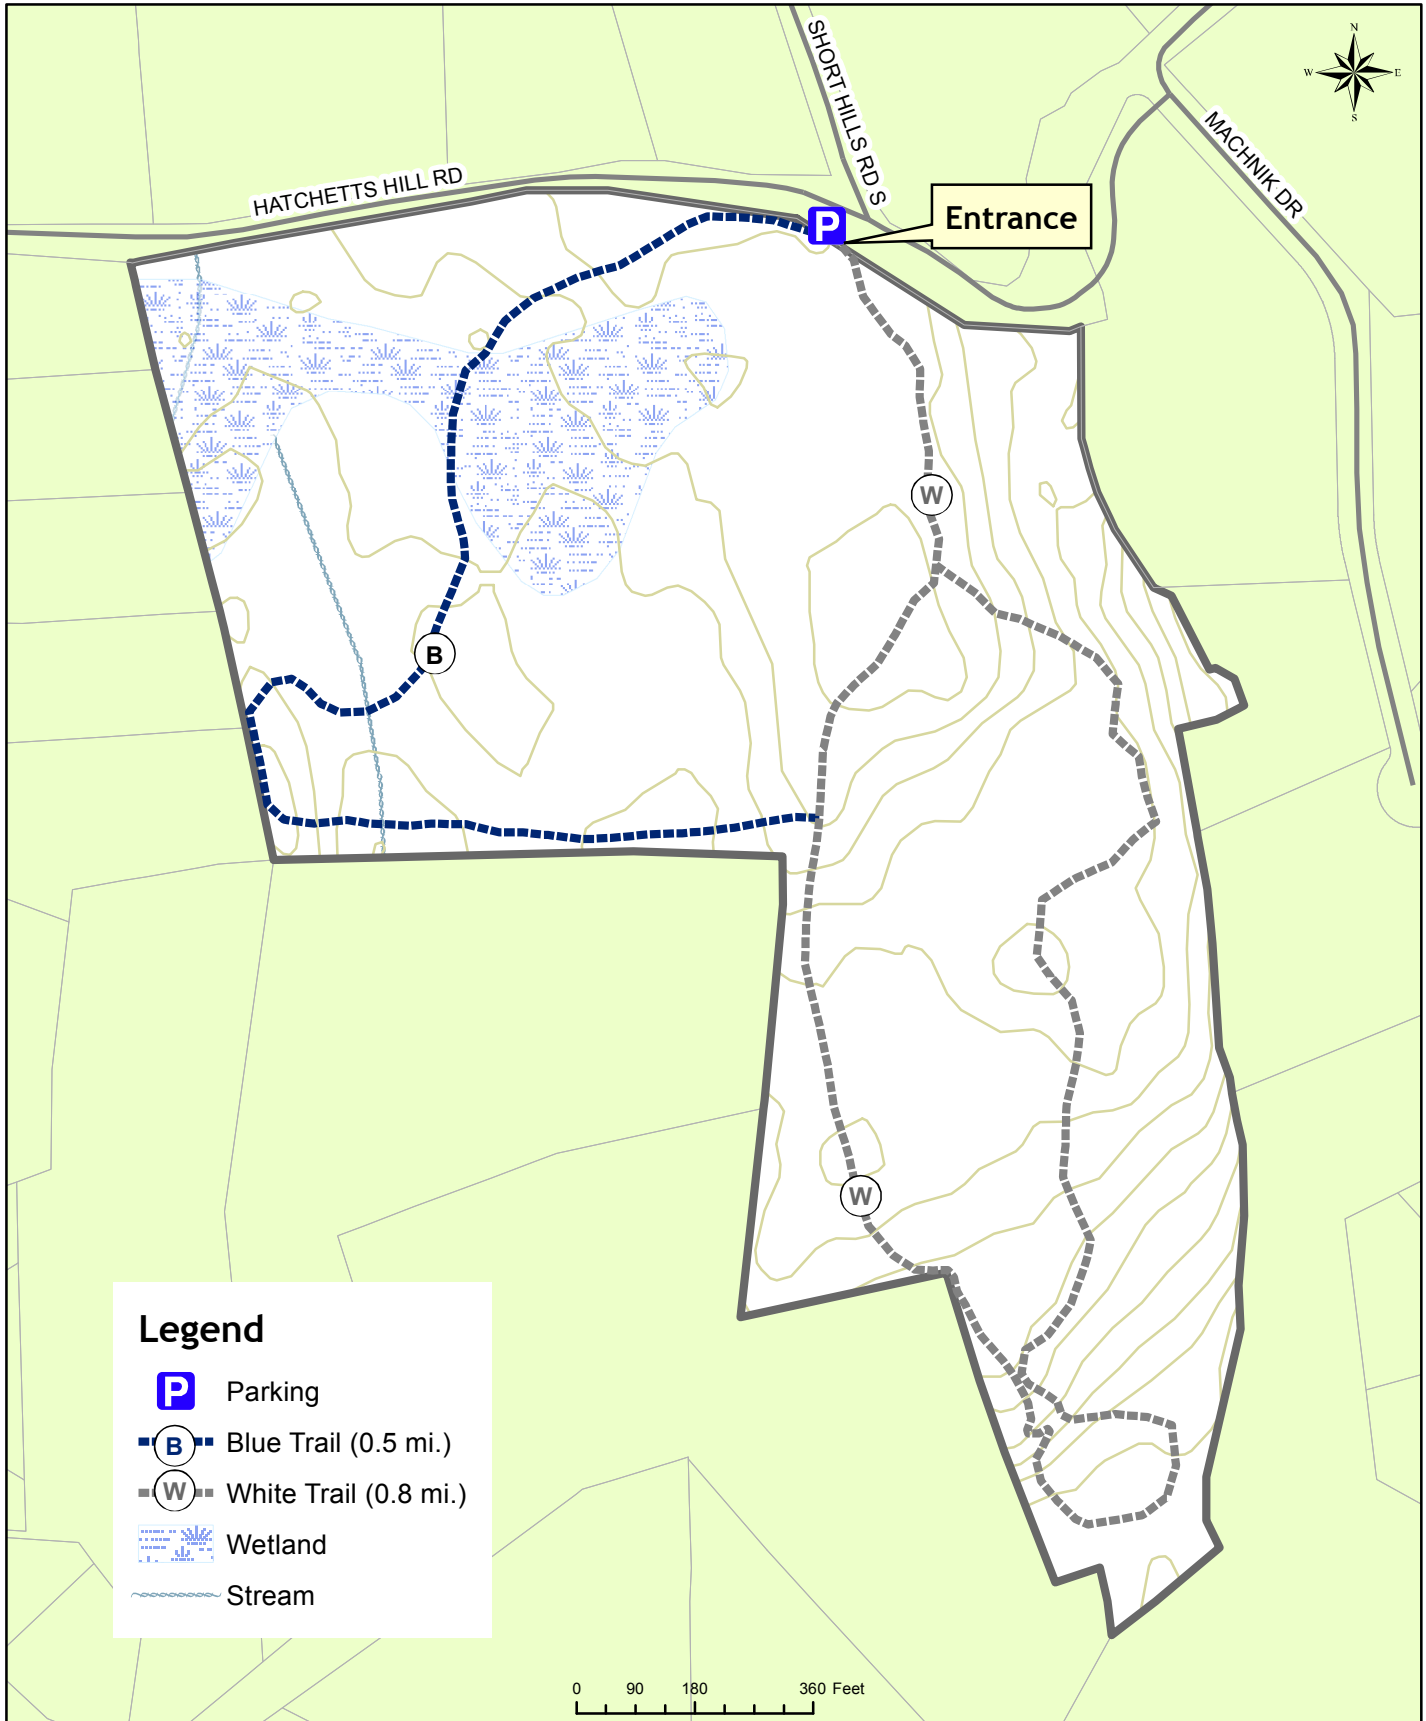

Old Lyme Land Trust
Hatchetts Hill Preserve (44 acres)
29-1 Hatchetts Hill Road

Legend

- Parking
- Blue Trail (0.5 mi.)
- White Trail (0.8 mi.)
- Wetland
- Stream