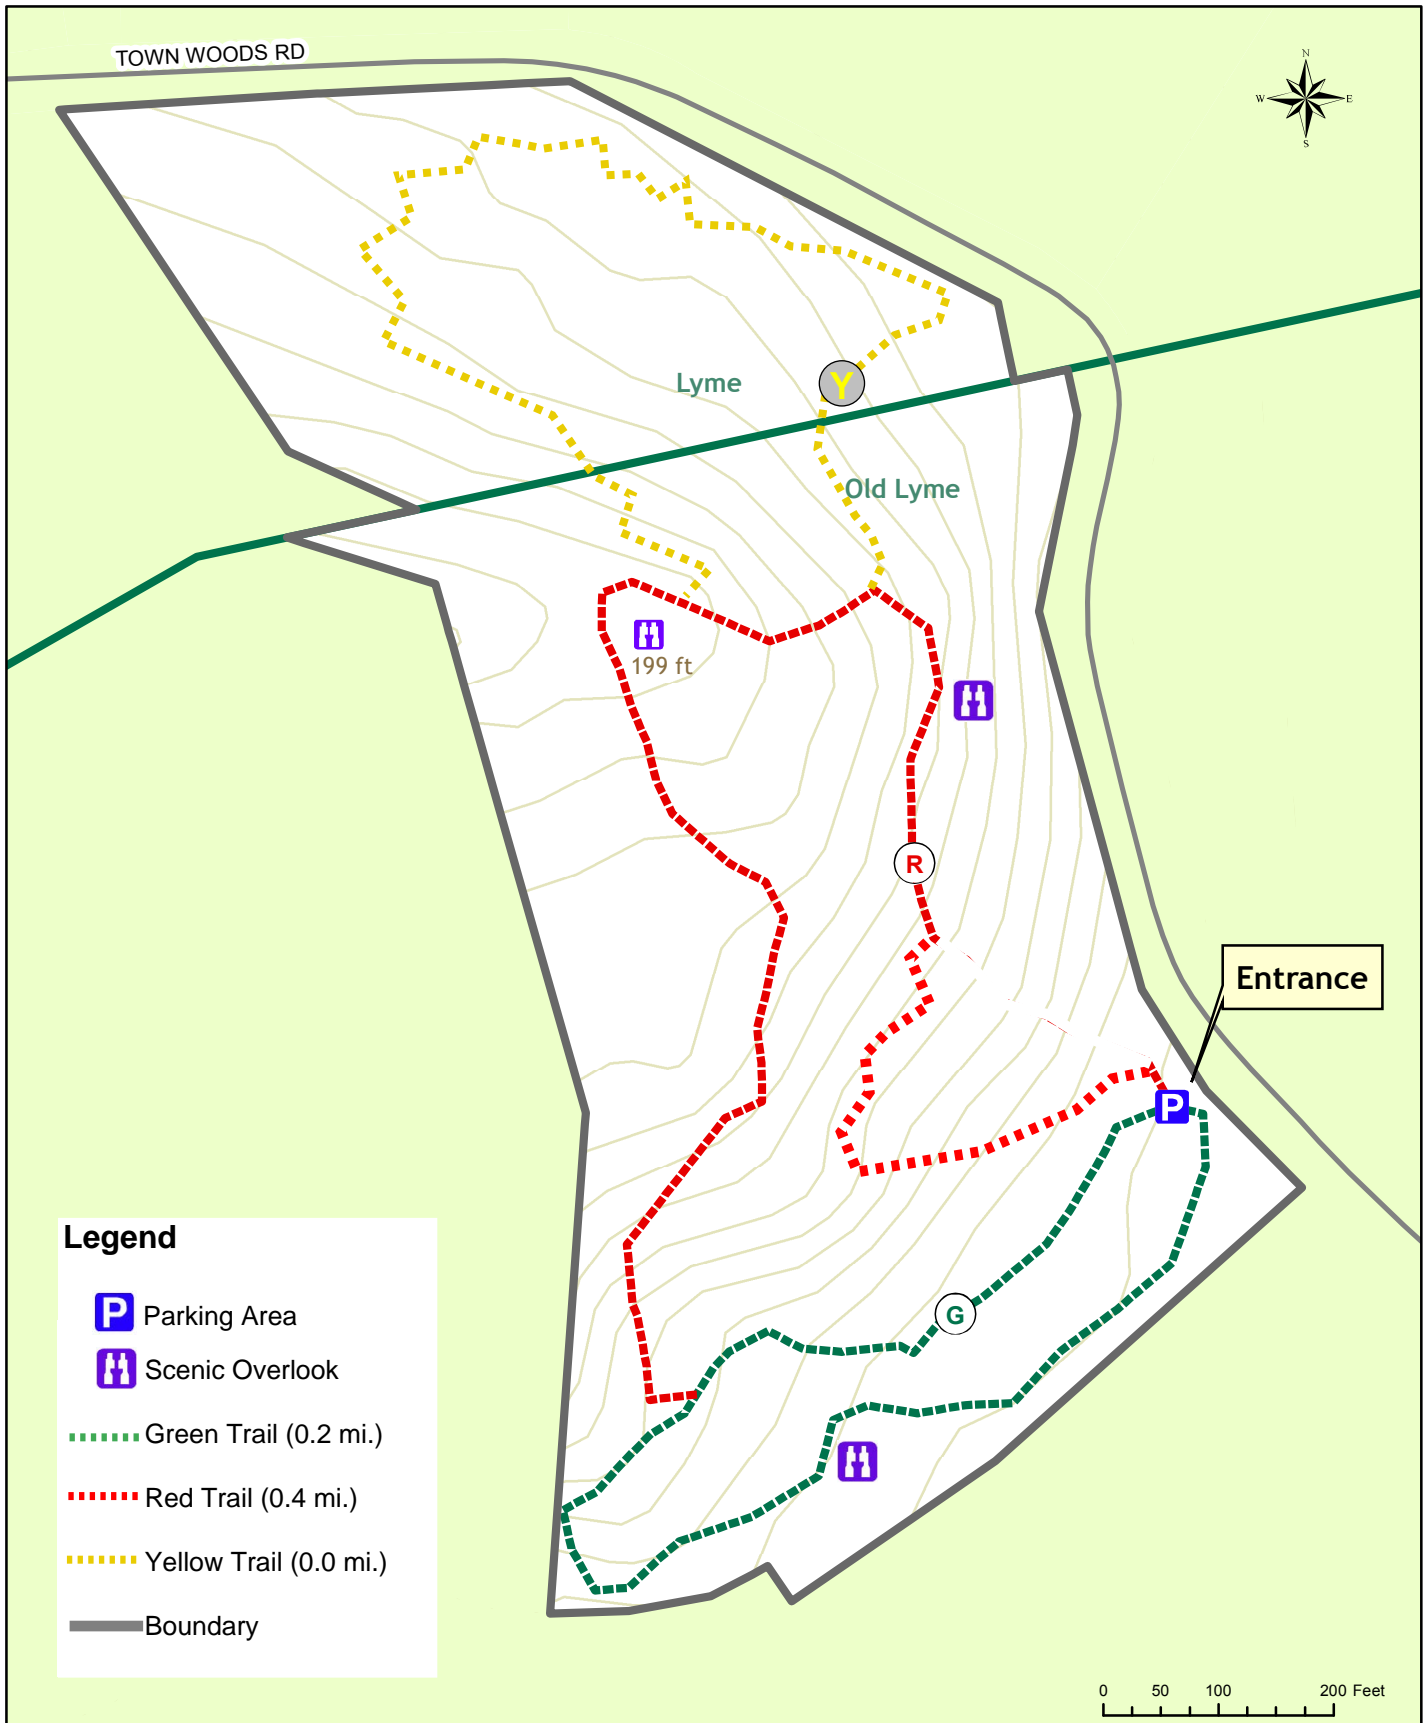

Old Lyme Land Trust
The Bob & Esther Heller Preserve (15.8 Acres)
80 Town Woods Road

Legend

- Parking Area
- Scenic Overlook
- Green Trail (0.2 mi.)
- Red Trail (0.4 mi.)
- Yellow Trail (0.0 mi.)
- Boundary