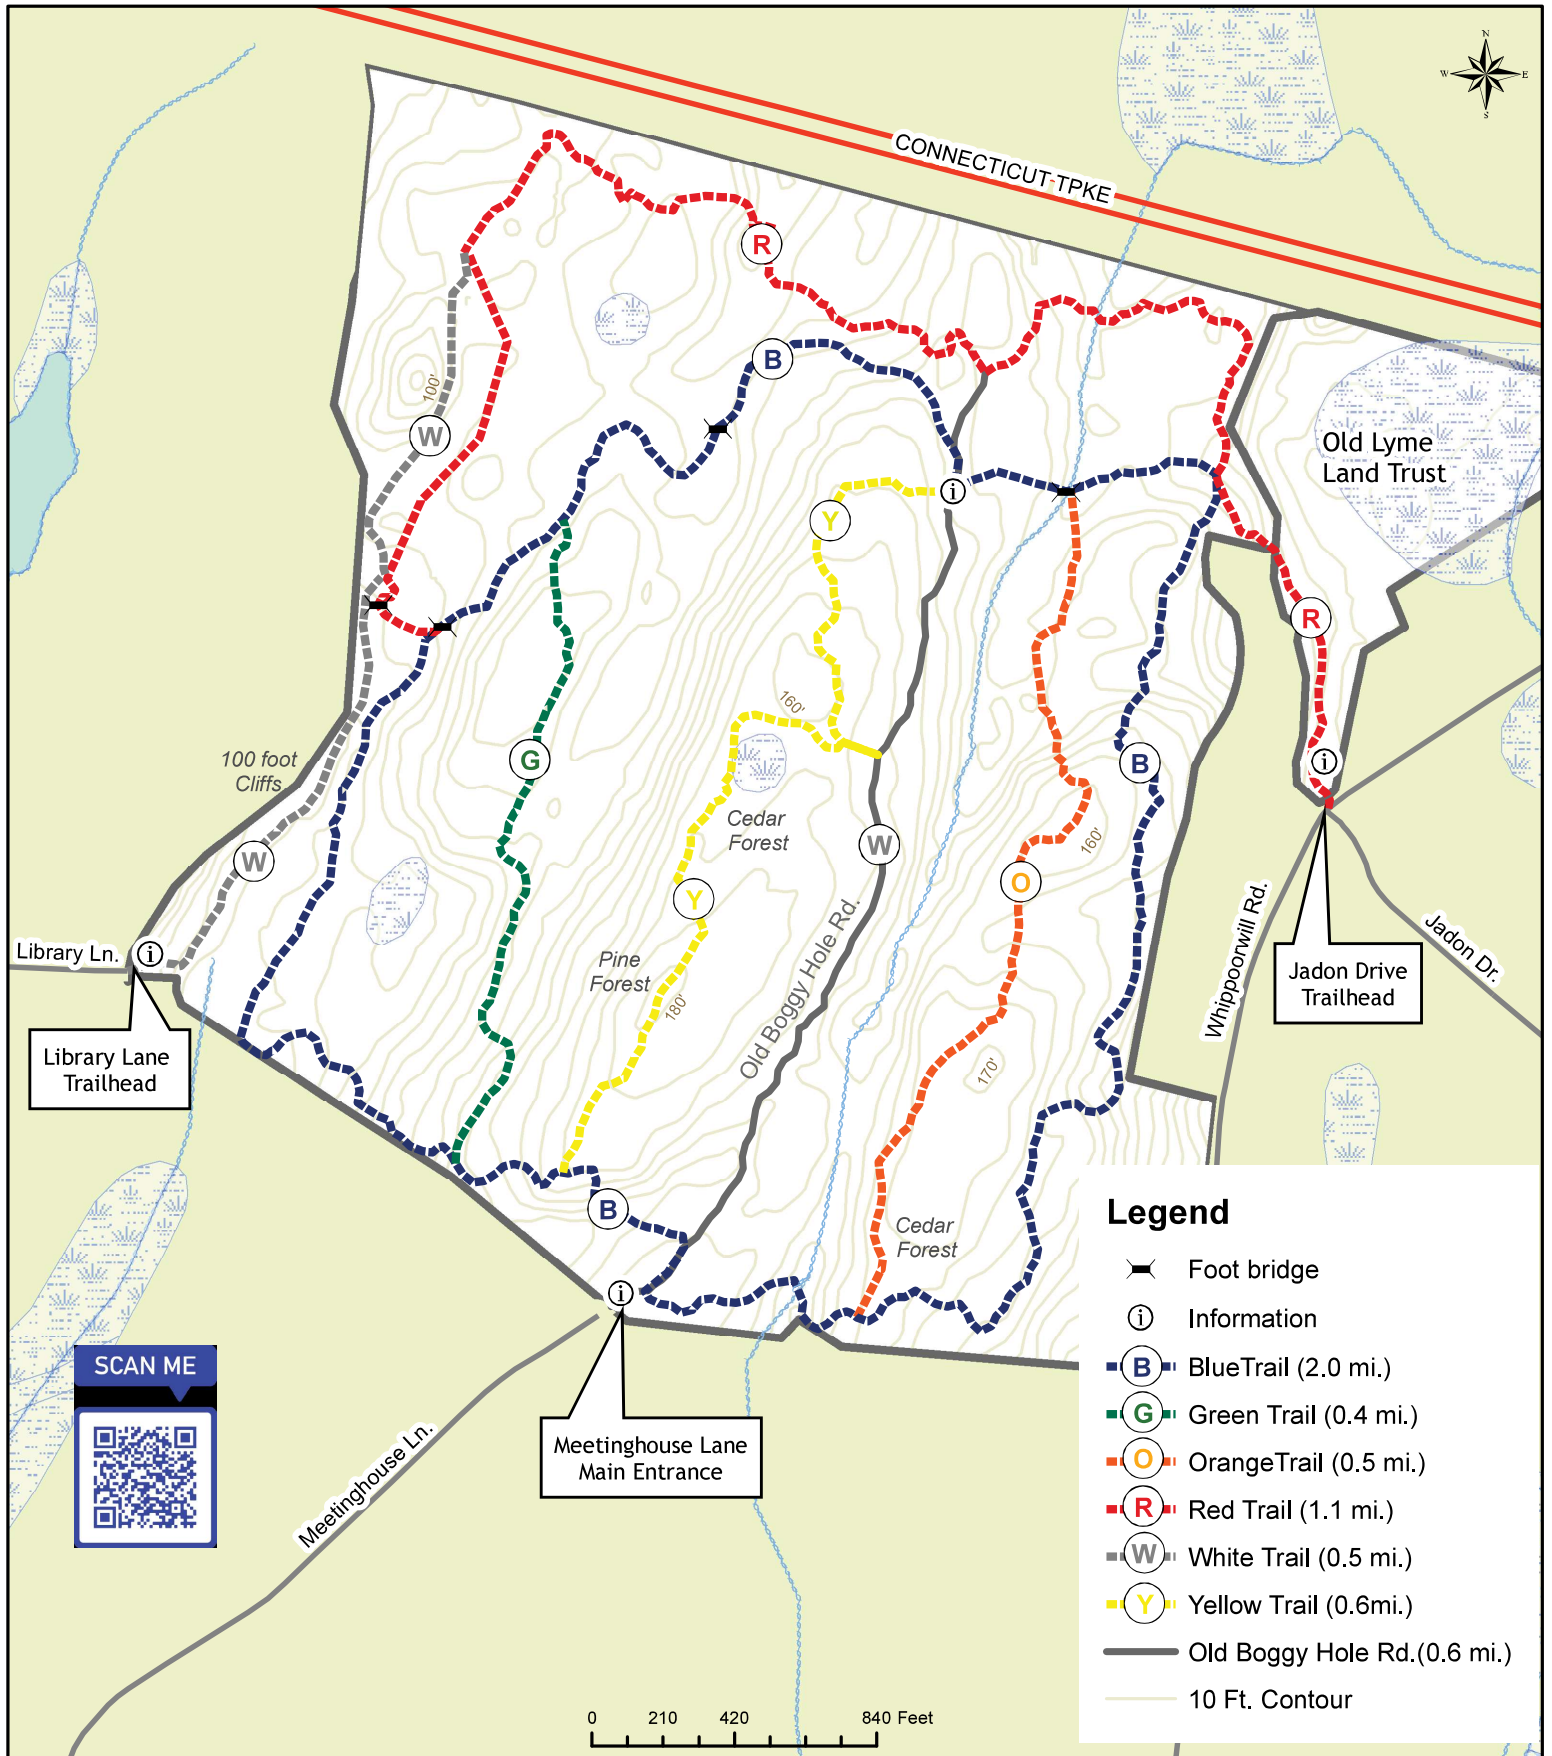

Town of Old Lyme  
 Champlain South Open Space (204 Acres)  
 Meetinghouse Lane

**Legend**

- Foot bridge
- Information
- BlueTrail (2.0 mi.)
- Green Trail (0.4 mi.)
- OrangeTrail (0.5 mi.)
- Red Trail (1.1 mi.)
- White Trail (0.5 mi.)
- Yellow Trail (0.6mi.)
- Old Bogy Hole Rd.(0.6 mi.)
- 10 Ft. Contour