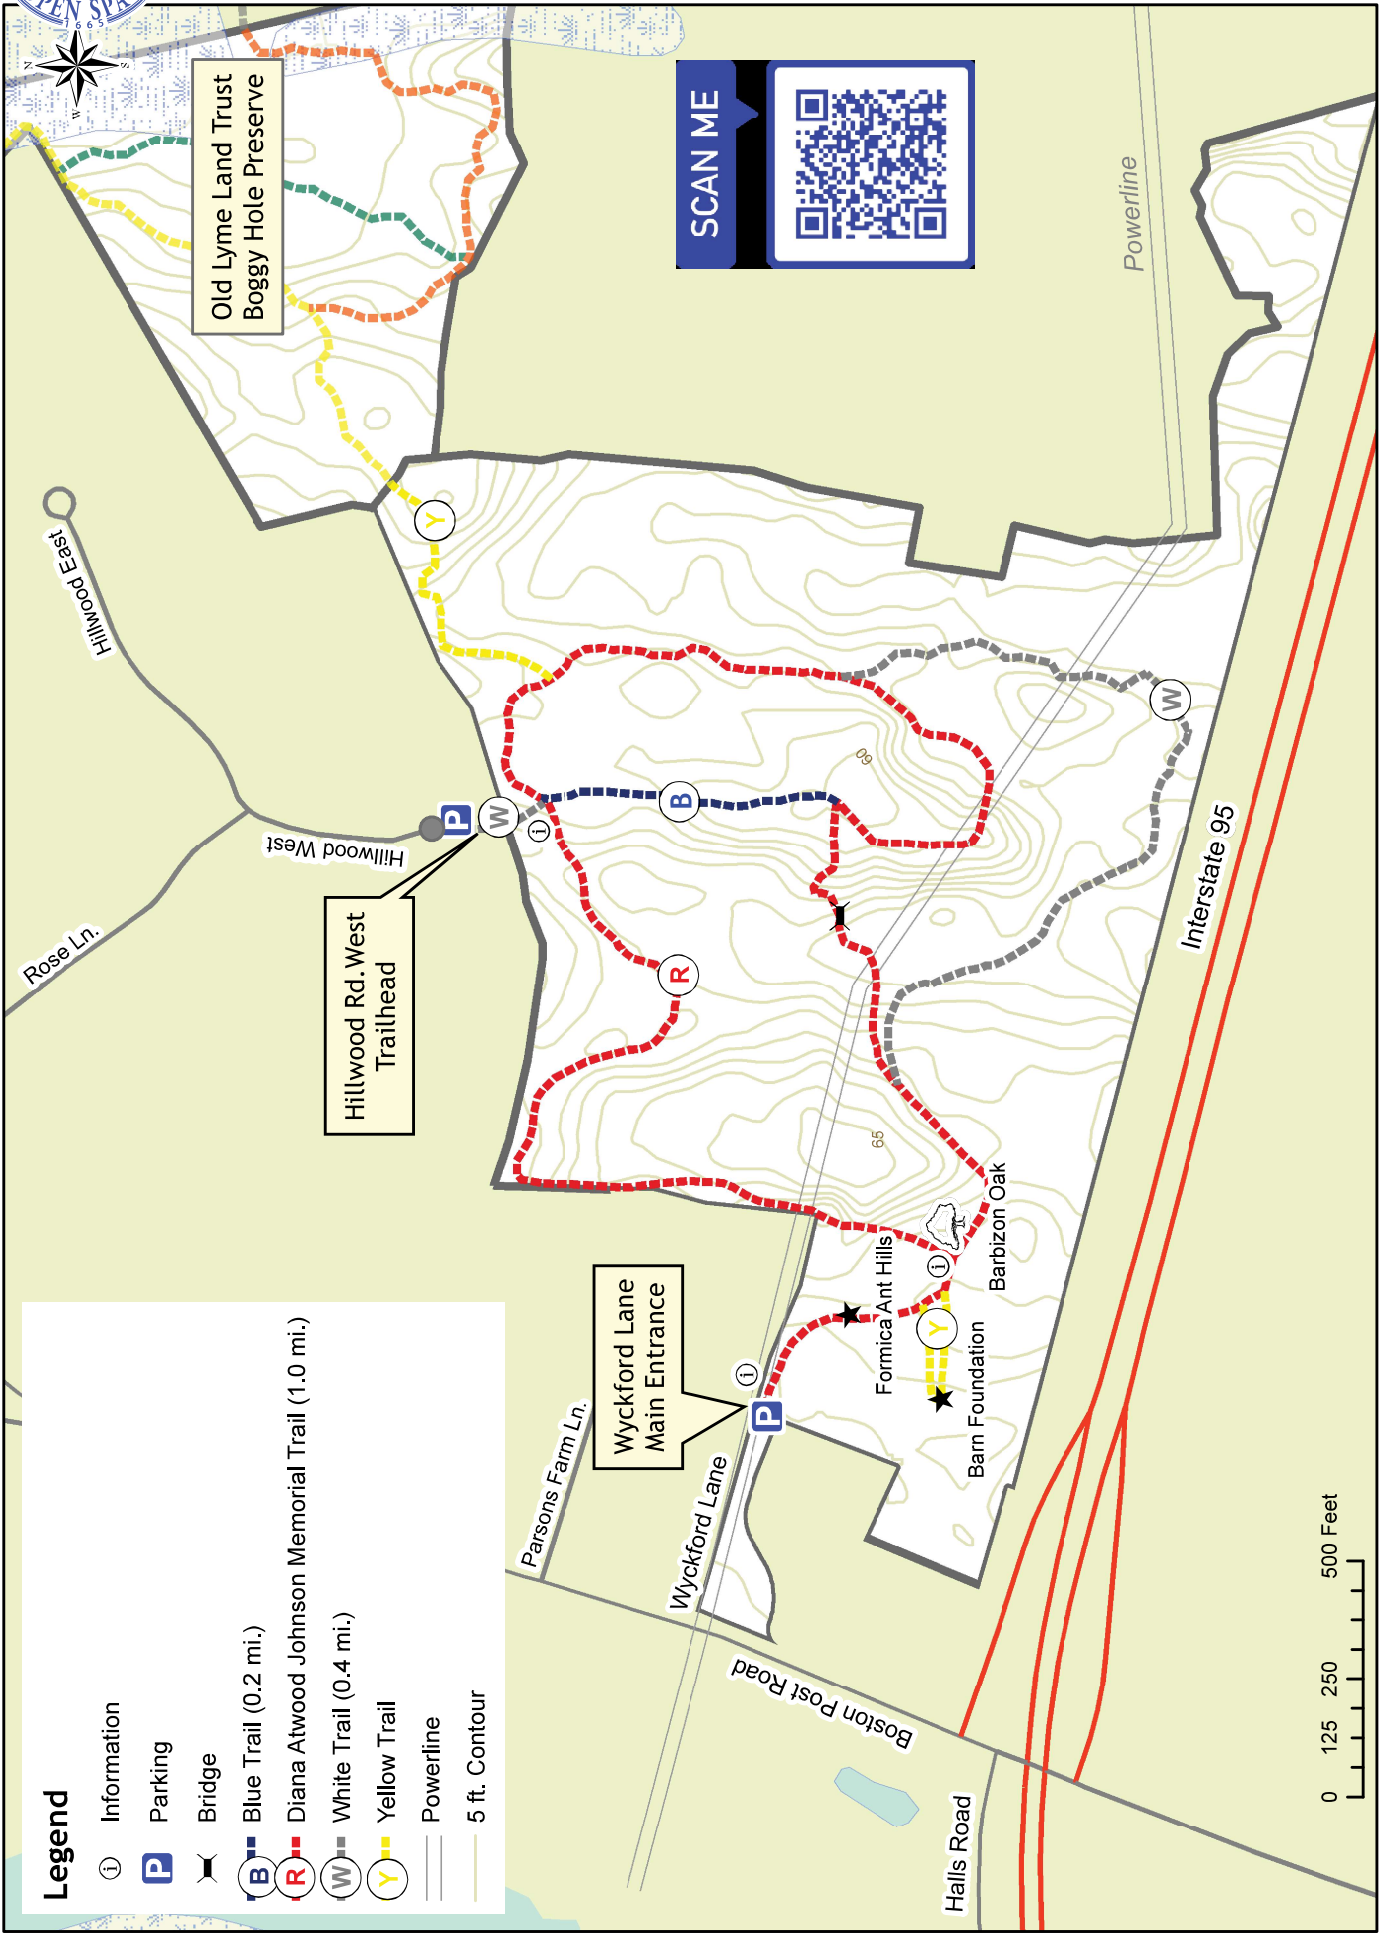

Town of Old Lyme
 Champlain North Open space (65 Acres)
 Wyckford Lane

Legend

- Information
- Parking
- Bridge
- Blue Trail (0.2 mi.)
- Diana Atwood Johnson Memorial Trail (1.0 mi.)
- White Trail (0.4 mi.)
- Yellow Trail
- Powerline
- 5 ft. Contour